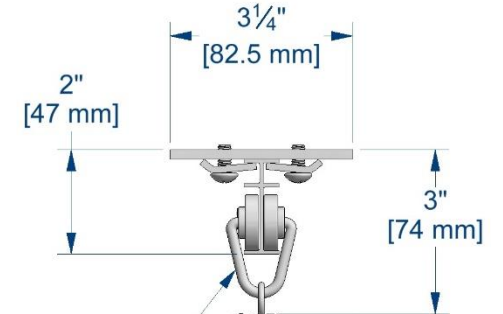

## 1300 Series Track

1300 SERIES ALUMINUM TRACK SYSTEM

4610S

4617  
BALL BEARING CARRIER  
6" o.c. MAX.  
[152.4 mm]

SELF-PLEATING CHAIN  
(AS REQUIRED FOR FULLNESS)

COILED WIRE FABRIC  
VERTICAL COIL  
DIRECTION