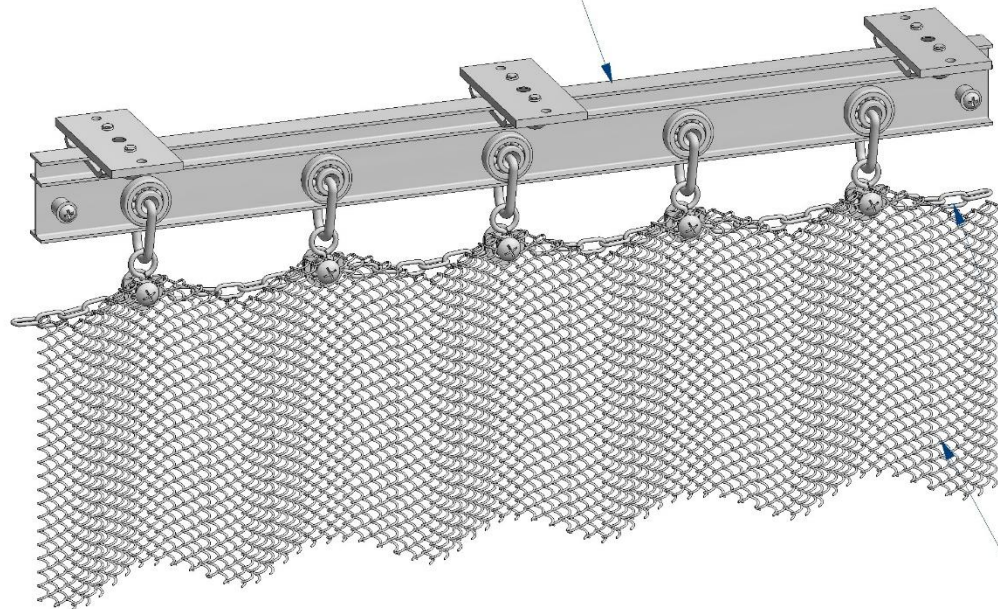

## 1300 Series Track

1300 SERIES ALUMINUM TRACK SYSTEM

4610S

4617  
BALL BEARING CARRIER  
6" o.c. MAX.  
[152.4 mm]

SELF-PLEATING CHAIN  
(AS REQUIRED FOR FULLNESS)

COILED WIRE FABRIC  
VERTICAL COIL  
DIRECTION